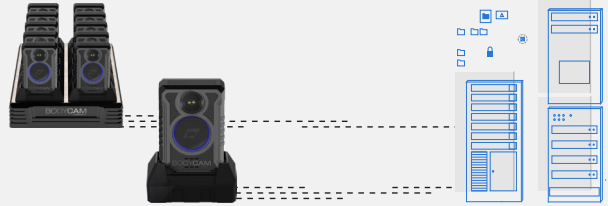

The Body-Worn Camera Built to Tell the Complete Story.

BODYCAM⁴

- Automatic Activation
- 14-Hour Full-Shift Replaceable Battery
- HD Pre-Event Buffer
- 64GB Internal Storage
- Configurable Full-Shift Continuous Recording
- IP68 Waterproof
- Optional RFID Login
- 140° Field-of-View
- Integrated GPS
- Advanced Video Stabilization Technology
- RFID Login

BODYCAM⁴

- a** Smart Dock™ Connector
- b** One-Touch Recording
- c** 140° Camera Lens
- d** Status LED

- e** Full-Color LCD Screen
- f** Replaceable Battery
- g** 64GB Internal Storage

SecuraMax™ Video Evidence Management

Flexible Docking & Upload

Smart Dock technology allows for direct uploads to SecuraMax Cloud without a PC.

10-Camera or Single Camera Docking Station

Connect multiple docks to meet your needs.

Single-Camera Docking Station