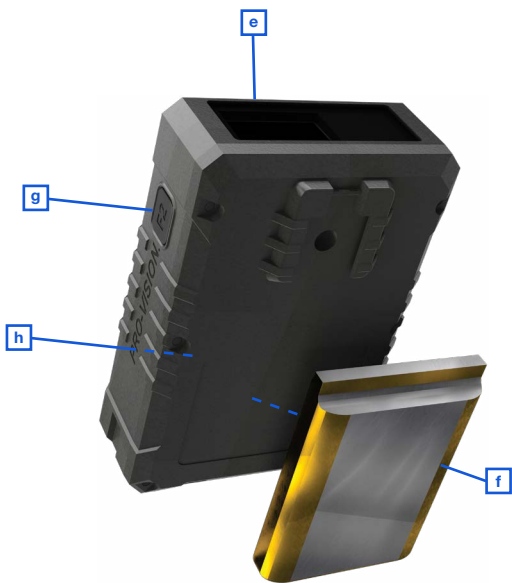

## DEPENDABLE. EASY-TO-USE. FULLY INTEGRATED. MEET THE NEW BODYCAM® 4

AUTOMATIC ACTIVATION

14-HOUR FULL-SHIFT  
REPLACEABLE BATTERY

HD PRE-EVENT BUFFER

64GB INTERNAL STORAGE

IP68 WATERPROOF

OPTIONAL RFID LOGIN

140° FIELD-OF-VIEW

INTEGRATED GPS

FULL-SHIFT BACKGROUND  
RECORDING

Specifications and design subject to change without notice. Copyright © 2020 Bodycam® All Rights Reserved. Bodycam® is a brand of Pro-Vision® Solutions, LLC. Pro-Vision® aggressively protects all products and copyrighted materials with patents and trademarks.

- a** Smart Dock™ Connector
- b** One-Touch Recording
- c** 150° Camera Lens
- d** Status LED

- e** Full-Color LCD Screen
- f** Replaceable Battery
- g** Tagging Buttons
- h** 64GB Internal Storage

## FLEXIBLE DOCKING & UPLOAD

Smart Dock™ technology allows for direct uploads to SecuraMax™ Cloud without a PC.