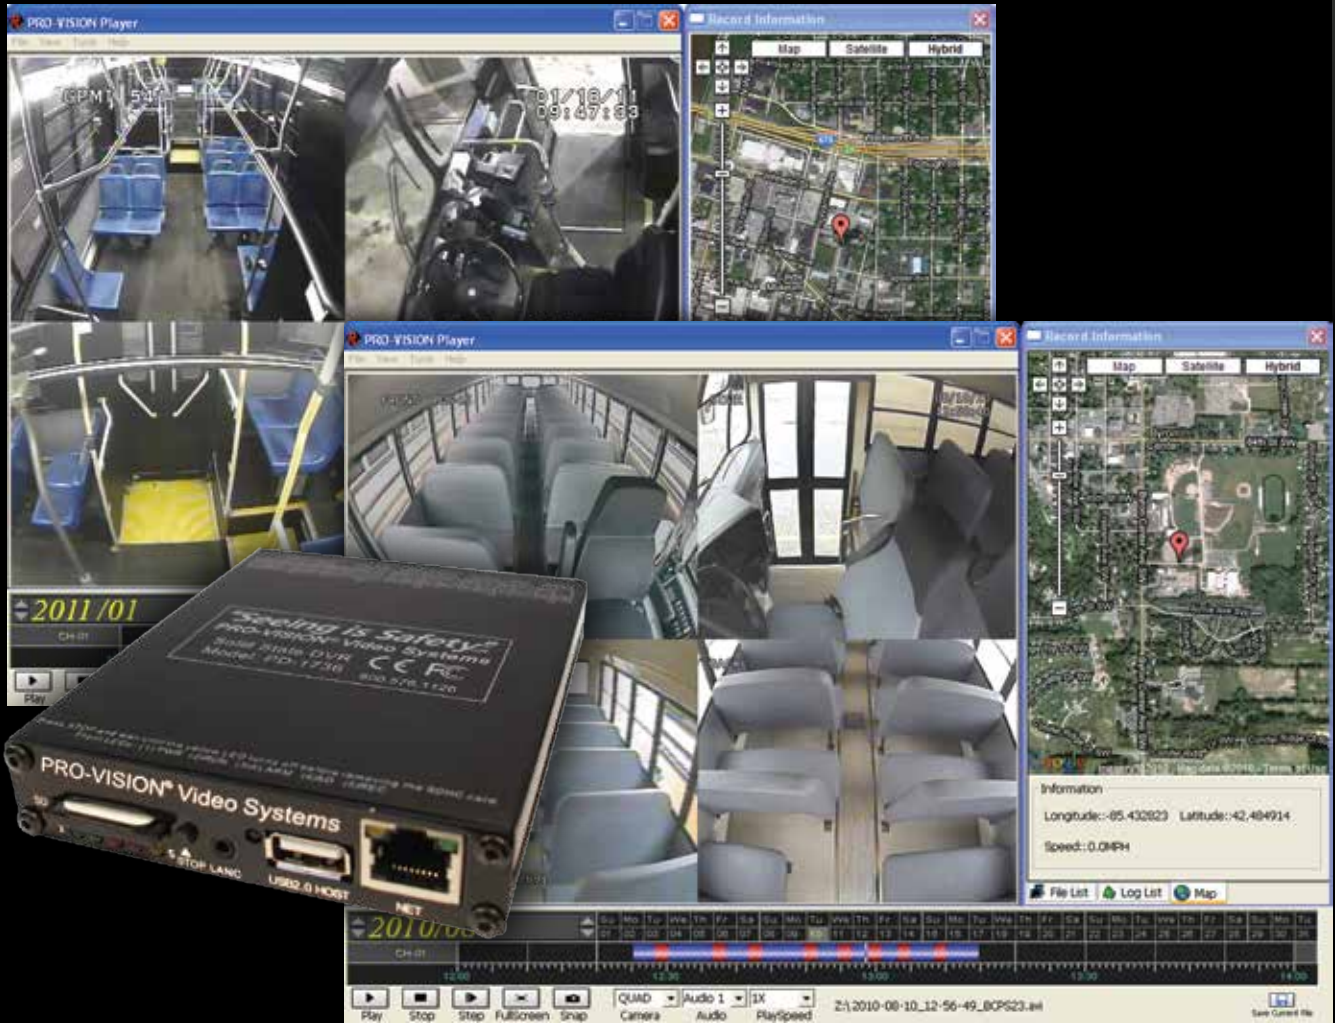

The most Reliable, Simple and Affordable™ Bus Video System!

RELIABLE • SIMPLE • AFFORDABLE™