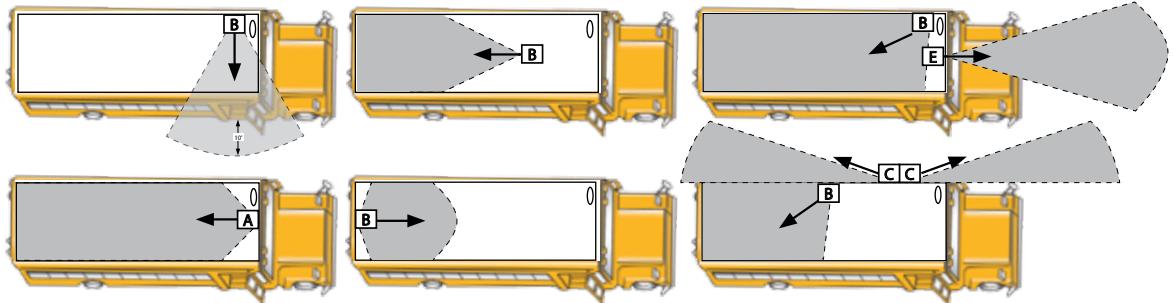

PRO-VISION® 4 Channel Solid State Bus Video System

Fleet installation services available.

If you are installing your own system(s), an LCD Monitor Camera Aiming / System Configuration Kit (part# DVR-105) or a Laptop Viewing / Configuration Kit (part# DVR-107) is recommended. These are the same kits used by PRO-VISION® Installation Teams. With either a LCD Monitor or Laptop Interface to aim the camera(s) and configure system settings, your installation is ensured to be fast and simple.

	Included Storage Device	File System	File Format	Video Compression	Video Quality	Frame Rate	Memory Capacity	Expanded Memory Capacity	Video Channels	Audio Channels	Auto Overwrite	Alarm Inputs	On Screen Display	Video Search	Password Protected	Remote Control	Connectors	Mounting Space Requirement	Housing Material
Solid State DVR	64GB / Class 10 SDXC Card	FAT 32	AVI	H.264	D1 720 x 480	up to 30 fps	up to 430 Hours	up to 2 TB	4	4	Yes	4	Yes	Yes	Yes	Yes	Positive Locking	6.5"(L) x 4"(W) x 1"(H)	Extruded Aluminum / Stamped Steel

With the best selection of rugged, reliable cameras in the industry, PRO-VISION® has the right camera to meet any video coverage requirement! Visit our interactive website to see more camera positions and configurations!

	Kit Number *	Lens Size	Image Sensor	Resolution	Night Vision	Low Light Rating	Infrared Illuminators	Lens Material	Built in Microphone	Connector	Dimensions	Housing Material	
A	Wide Angle Dome Night Vision Camera Kit	DVR-122	2.8mm	Color - 1/3 CCD	420 TV Lines	Yes	0 lux at 35'	24	Glass	Yes	Metal/Screw Type	3.75"(dia) x 3.0"(H)	Cast Aluminum
B	Standard Dome Night Vision Camera Kit	DVR-129	3.6mm	Color - 1/3 CCD	420 TV Lines	Yes	0 lux at 35'	24	Glass	Yes	Metal/Screw Type	3.75"(dia) x 3.0"(H)	Cast Aluminum
C	Mid Focus Dome Night Vision Camera Kit	DVR-128	8.0mm	Color - 1/3 CCD	420 TV Lines	Yes	0 lux at 35'	24	Glass	Yes	Metal/Screw Type	3.75"(dia) x 3.0"(H)	Cast Aluminum
D	Rear Focus Dome Night Vision Camera Kit	DVR-126	16.0mm	Color - 1/3 CCD	420 TV Lines	Yes	0 lux at 35'	24	Glass	Yes	Metal/Screw Type	3.75"(dia) x 3.0"(H)	Cast Aluminum
E	Windshield Deck Camera Kit	DVR-131	3.6mm	Color - 1/3 CCD	420 TV Lines	No	0.5 lux	0	Glass	No	Metal/Screw Type	2.65"(L) x 1.5"(W) x 1.5"(H)	Machined Aluminum

*Includes camera and 10 meter AV cable. If mounting camera in far rear bulkhead area, an additional AV cable (part # PX-1002) must be purchased.

Need a Rear Vision System? Visit our website for the best selection in the industry!

Local Sales & Support by:

An American Corporation

PRO-VISION® Video Systems

Rugged, Reliable Rear Vision & Video Recording Systems™

800.576.1126 • SEEINGisSAFETY.com

8625-B Byron Commerce Drive S.W.
Byron Center, MI 49315 USA
P 616.583.1520 • F 616.583.1522

Email us through our website!

Specifications and design subject to change without notice.

Copyright © 2014 PRO-VISION, Inc. All Rights Reserved.

PRO-VISION® aggressively protects all products and copyrighted materials with patents and trademarks.

Solid State BS Literature ... part# PL-5800
rev 05/14

All PRO-VISION® Production, Customer Service, Warranty Claim and Repair Facilities are located in the United States and may be reached toll free!

800.576.1126 • PRO-VISION® Video Systems • seeingissafety.com